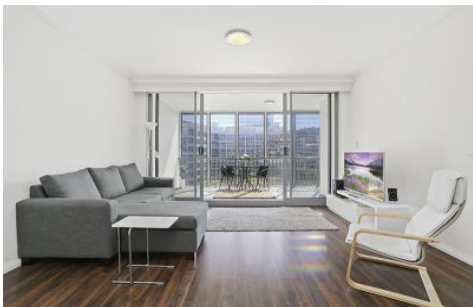

### 327/9 Crystal Street Waterloo NSW

1 1

Executive living close to the CBD offering an ultra-convenient living, this resort style and security 1 bedroom apartment offers spacious and highly functional layouts with easy accessibility to a host of amenities, including shops, cafes, park and public transport on your doorstep.

#### DESIRABLE FEATURES:

Split level, modern kitchen with Caesarstone bench tops and European gas appliances, ducted reverse cycle air conditioning.

Impressive North/South orientation, a functional split level design in a very peaceful and ultra convenient location with