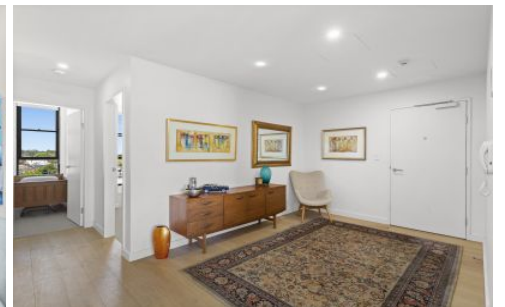

**EXECUTIVE STYLE
PROPERTY**

802/22a George Street Leichhardt NSW

2 2 2

This north facing apartment typifies executive living with impressive interiors offering supreme convenience for professionals.

Easy flow living is complemented by a generous outdoor terrace with district and Sydney Skyline views.

Leichhardt dining, shopping and city transport only moments away.

HIGHLIGHTS

- + Generous lounge and dining zone plus separate study
- + Alfresco terrace, district and Sydney Skyline views
- + Stone bench kitchen with Smeg appliances, mirrored splashback

Type : Apartment

View : <https://www.executivestyleproperty.com.au/lease/nsw/inner-west/leichhardt/residential/apartment/8064334>

[For full version visit the website](https://www.executivestyleproperty.com.au)

<https://www.executivestyleproperty.com.au>