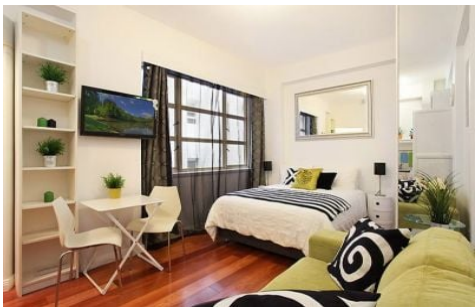

**EXECUTIVE STYLE
PROPERTY**

310/115 Macleay Street Potts Point NSW

1

OPEN INSPECTION
Wed 30th Oct 3.15pm - 3.30pm
Sat 2nd Oct 10.15am - 10.30am

Type : Studio
Price : \$545pw FURNISHED
View : <https://www.executivestyleproperty.com.au/lease/nsw/eastern-suburbs/potts-point/residential/studio/8170228>

Location Location Location

Macleay Street address in the elegant Gowry Gates building.

Private and peaceful, yet with fashionable Potts Point cafe/shopping scene just moments away.

Be impressed by this New York City inspired pad and quality decor.